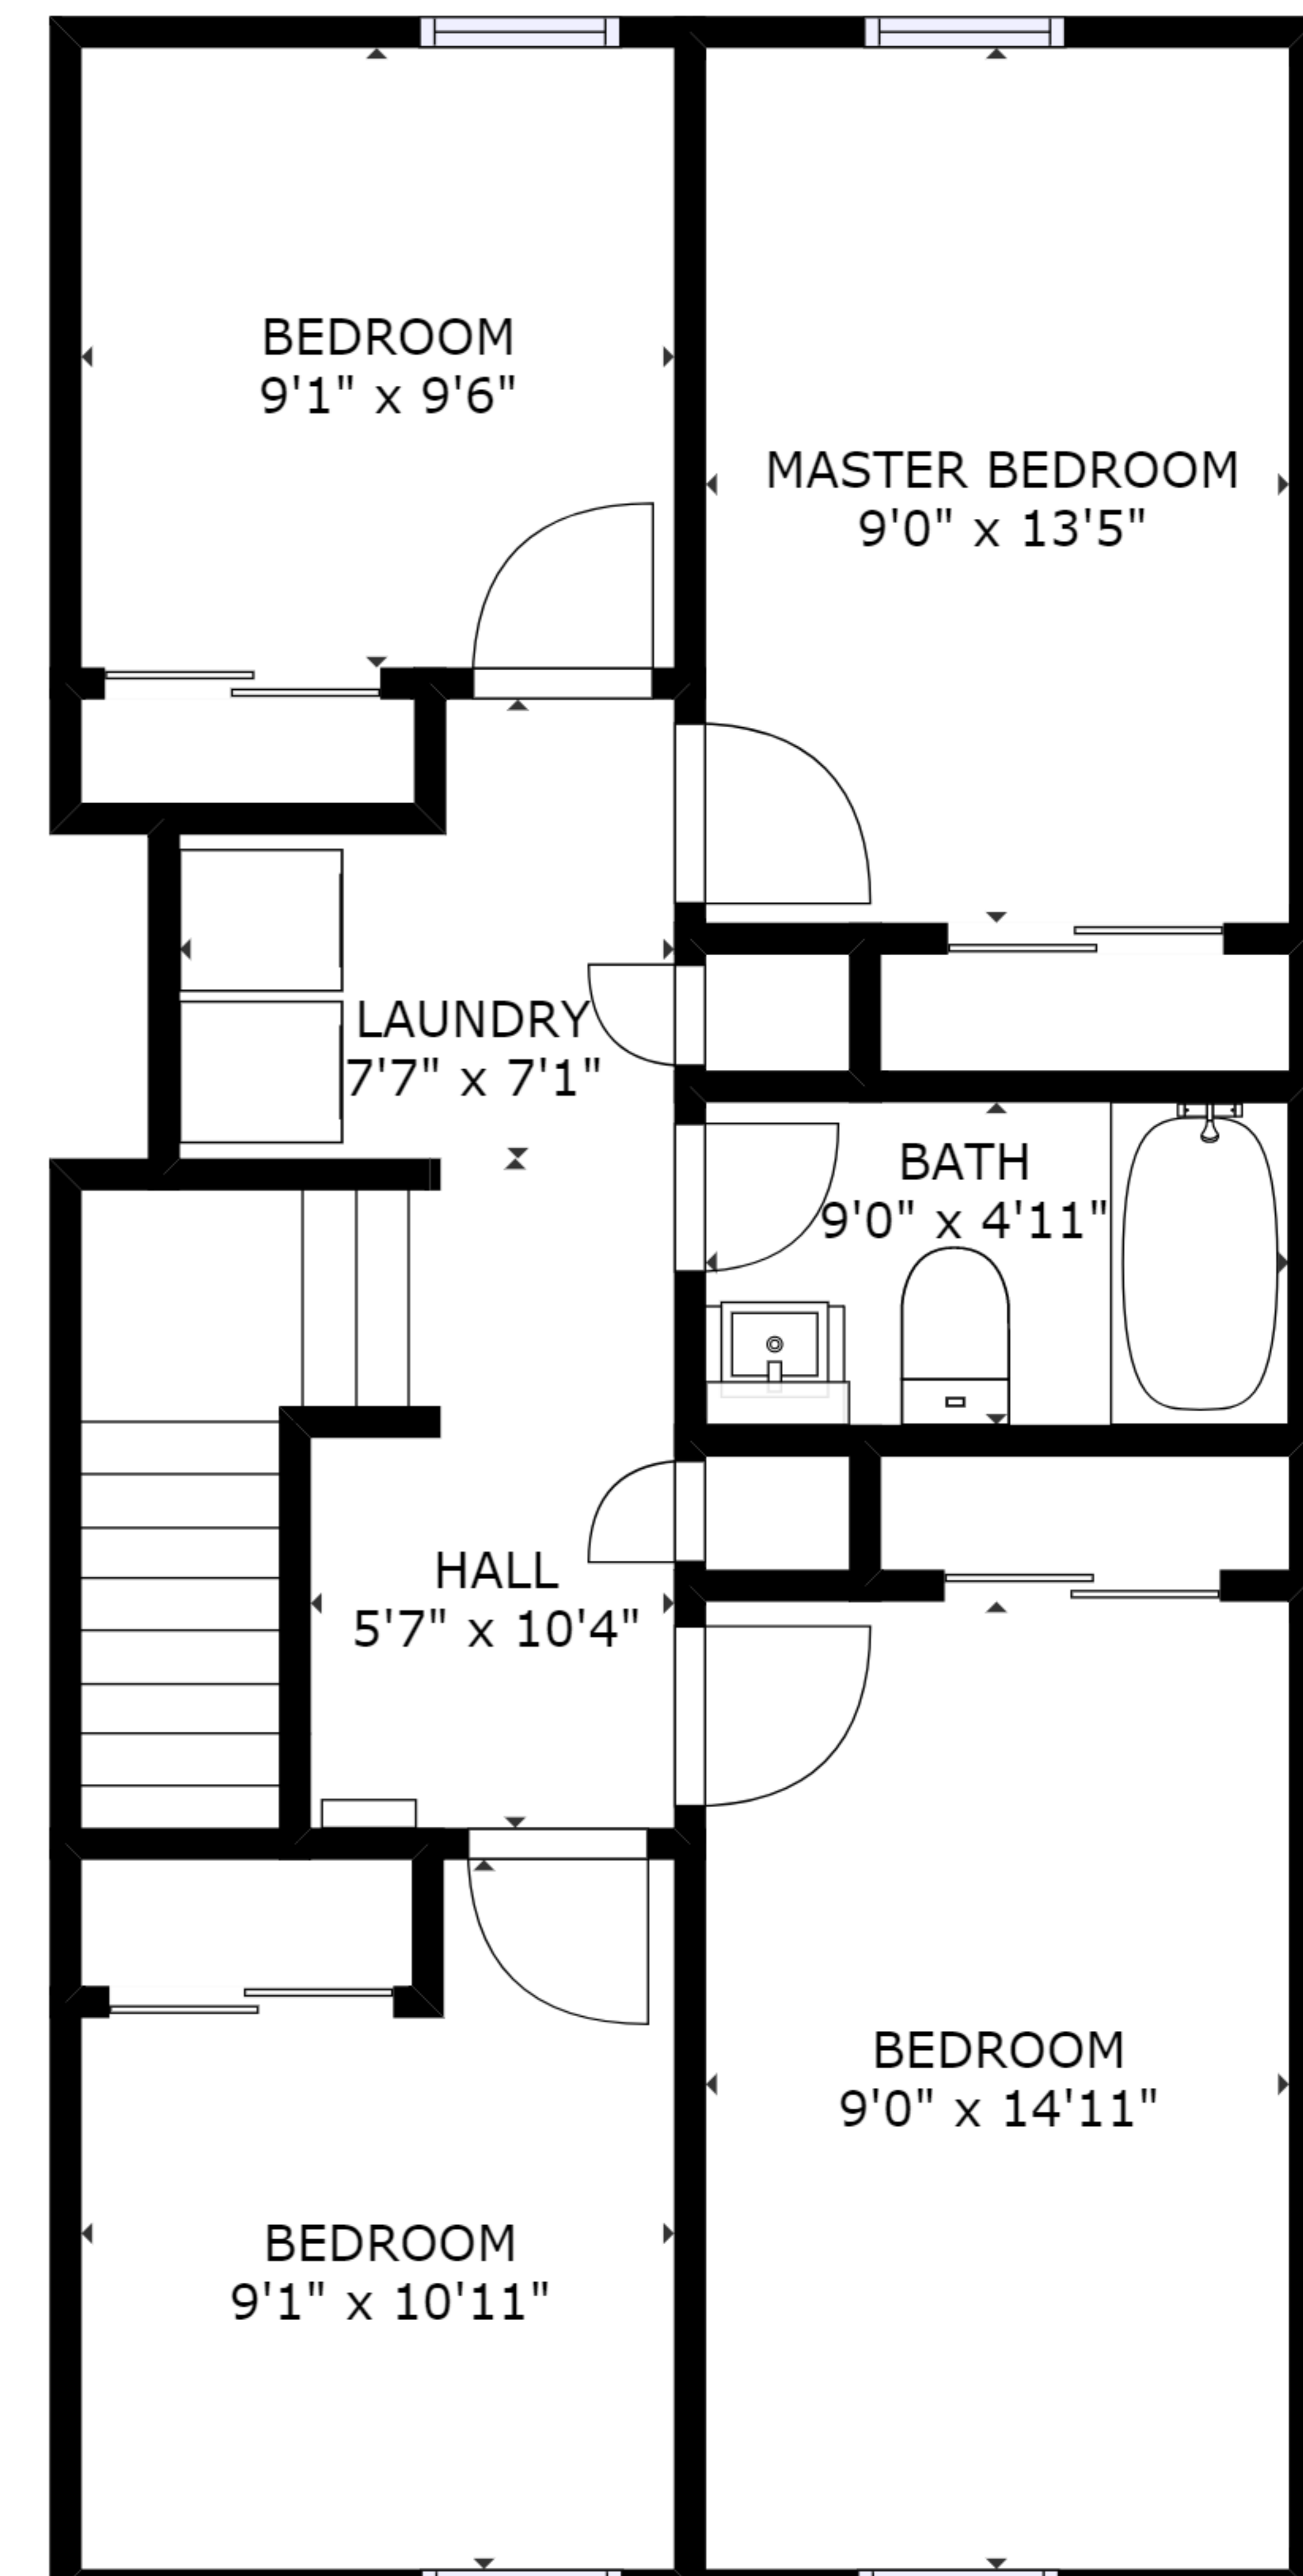

FLOOR 1

FLOOR 2

FLOOR 3

GROSS INTERNAL AREA
 FLOOR 1 : 481 sq ft, FLOOR 2 : 720 sq ft
 FLOOR 3 : 710 sq ft
 TOTAL: 1912 sq ft

SIZES AND DIMENSIONS ARE APPROXIMATE, ACTUAL MAY VARY.