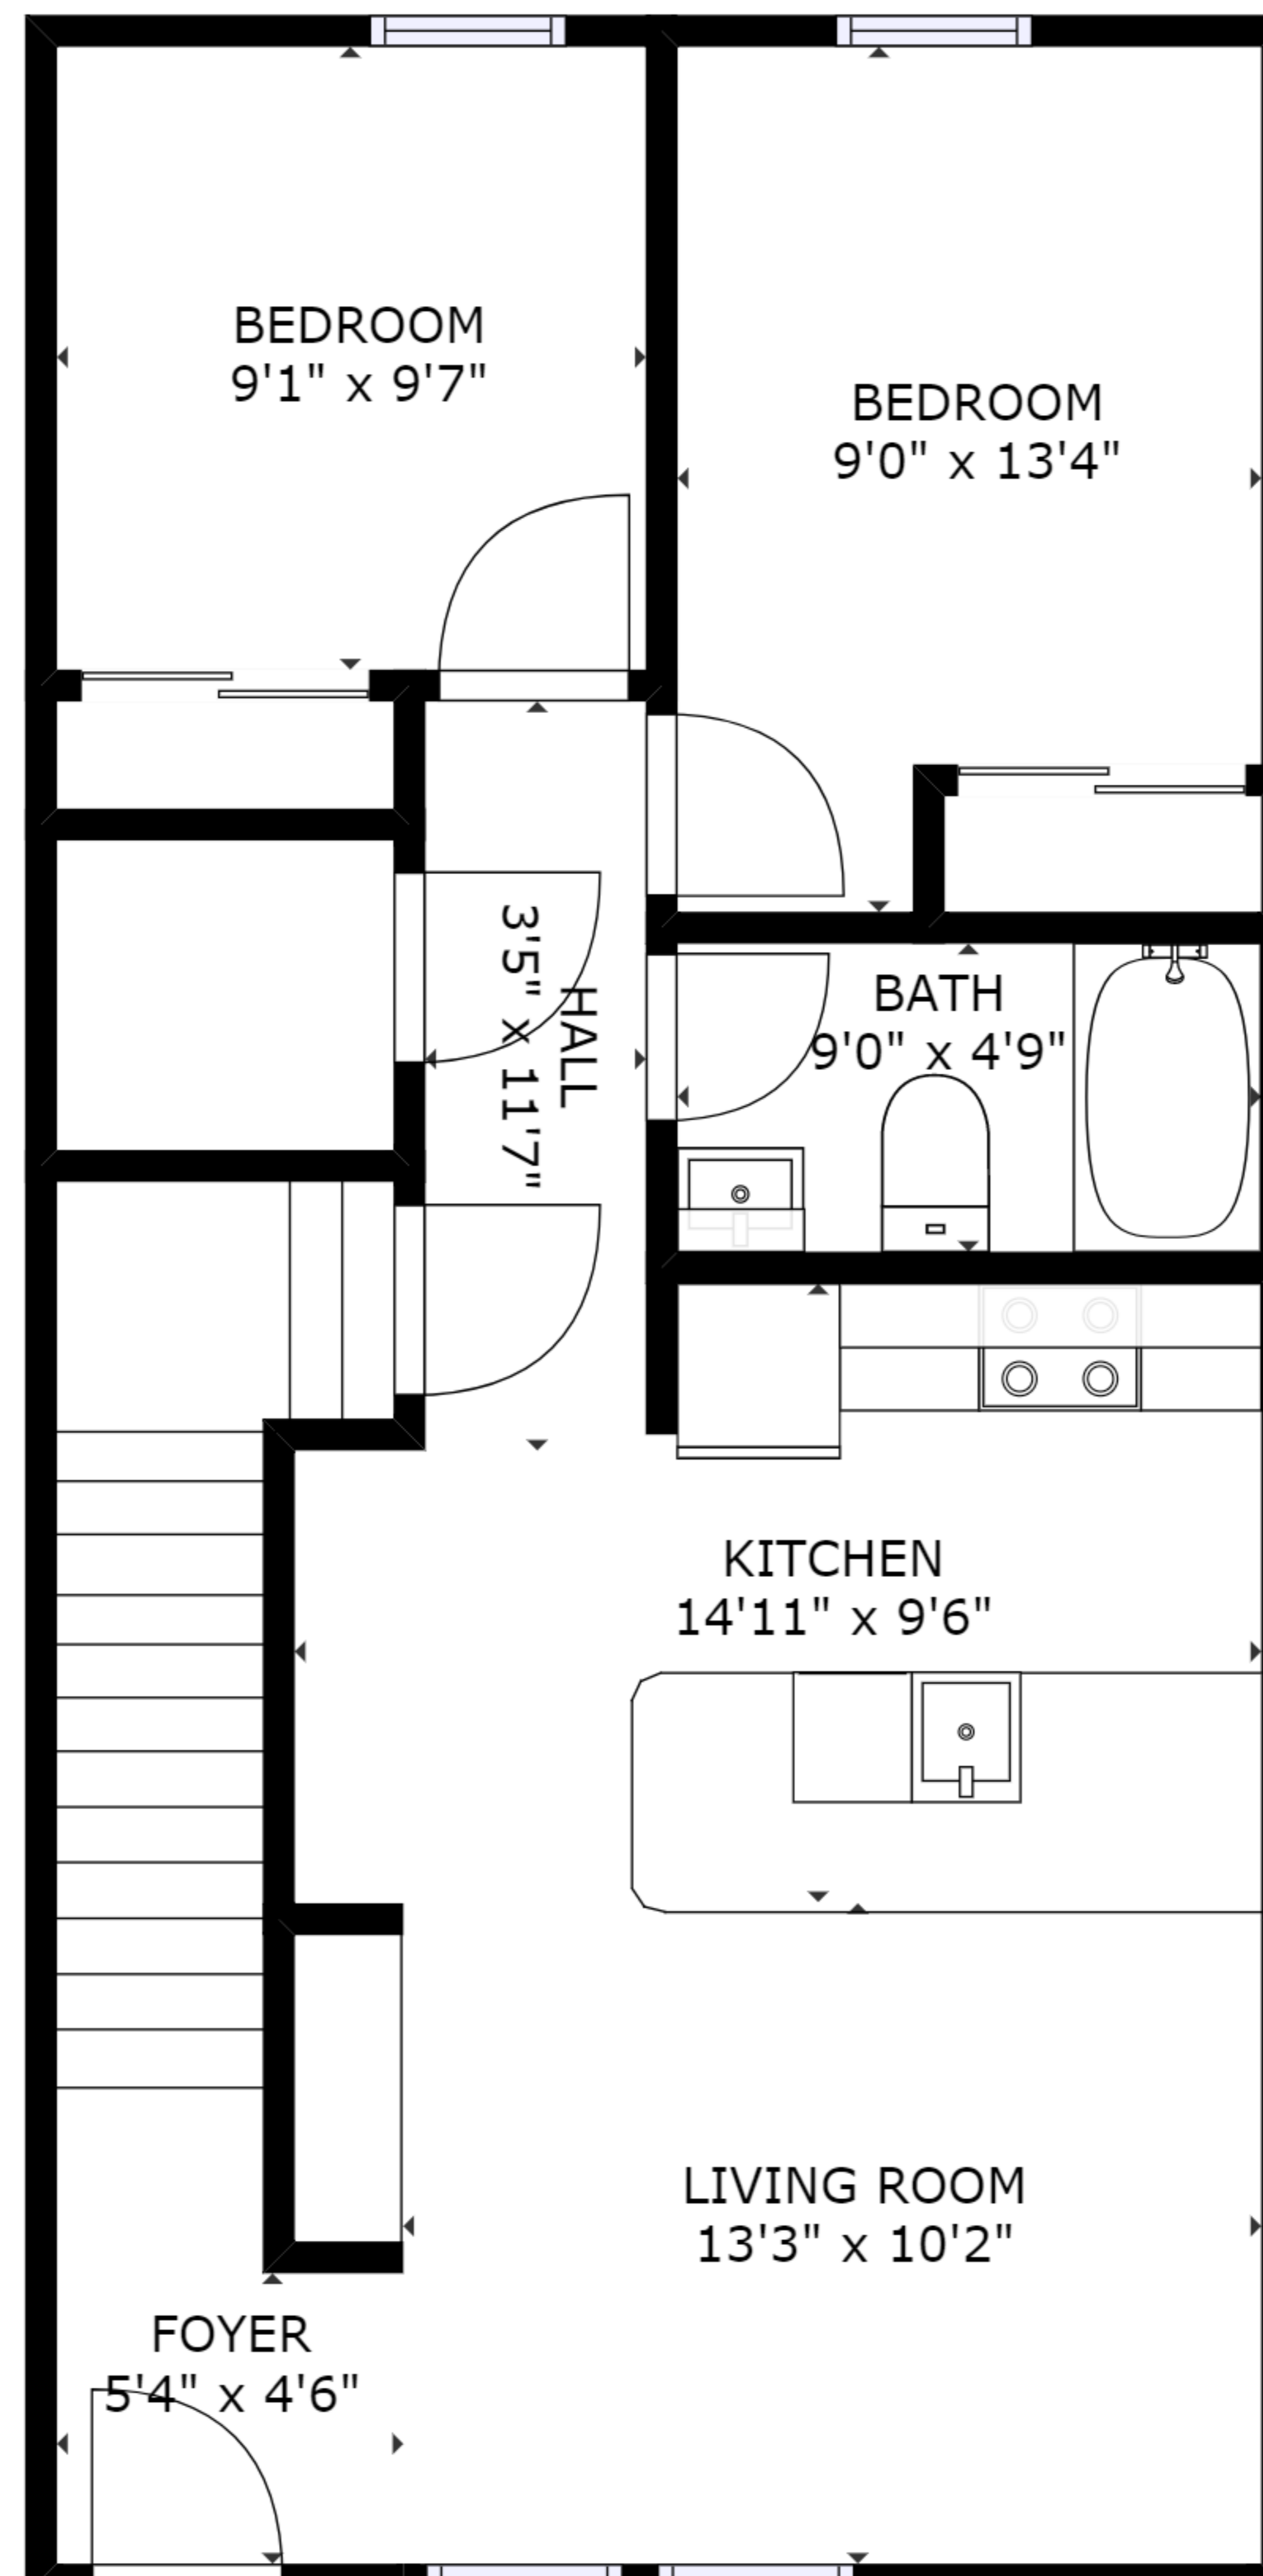

FLOOR 1

FLOOR 2

FLOOR 3

GROSS INTERNAL AREA
 FLOOR 1 : 481 sq ft, FLOOR 2 : 720 sq ft
 FLOOR 3 : 710 sq ft
 TOTAL: 1912 sq ft

SIZES AND DIMENSIONS ARE APPROXIMATE, ACTUAL MAY VARY.